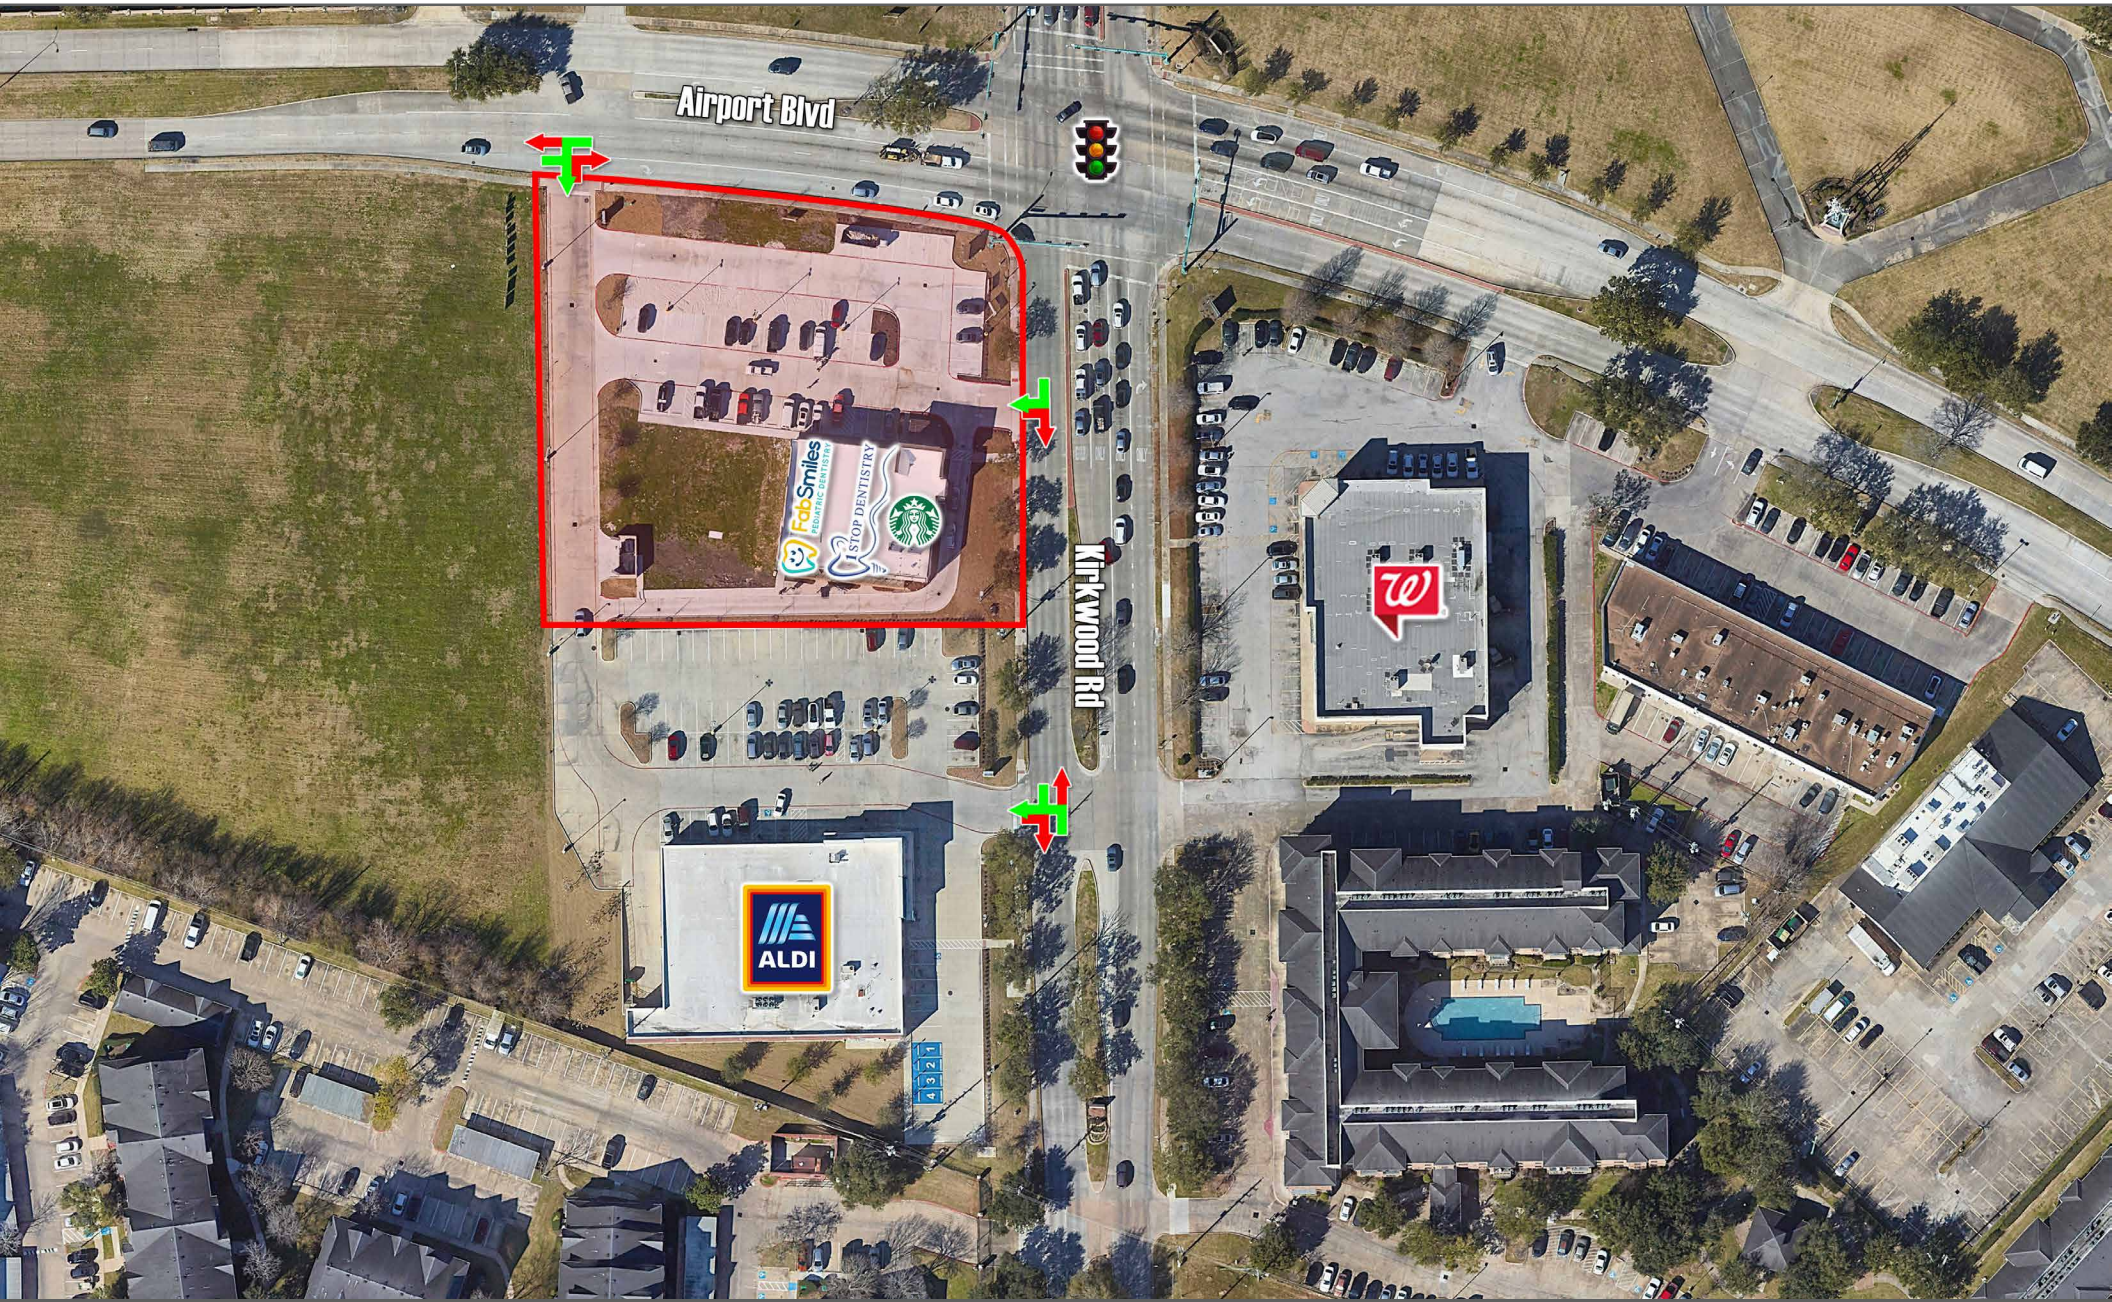

THE SHOPS AT MEADOWS PLACE

Shops at Meadows Place is a
Development of Ayrshire Corporation
Leased & Managed by Fox Properties

JENI RAYMOND
Jeni@Fox-Properties.net
(713) 702-5311

AMANDA FOX
Amanda@Fox-Properties.net
(713) 829-8590