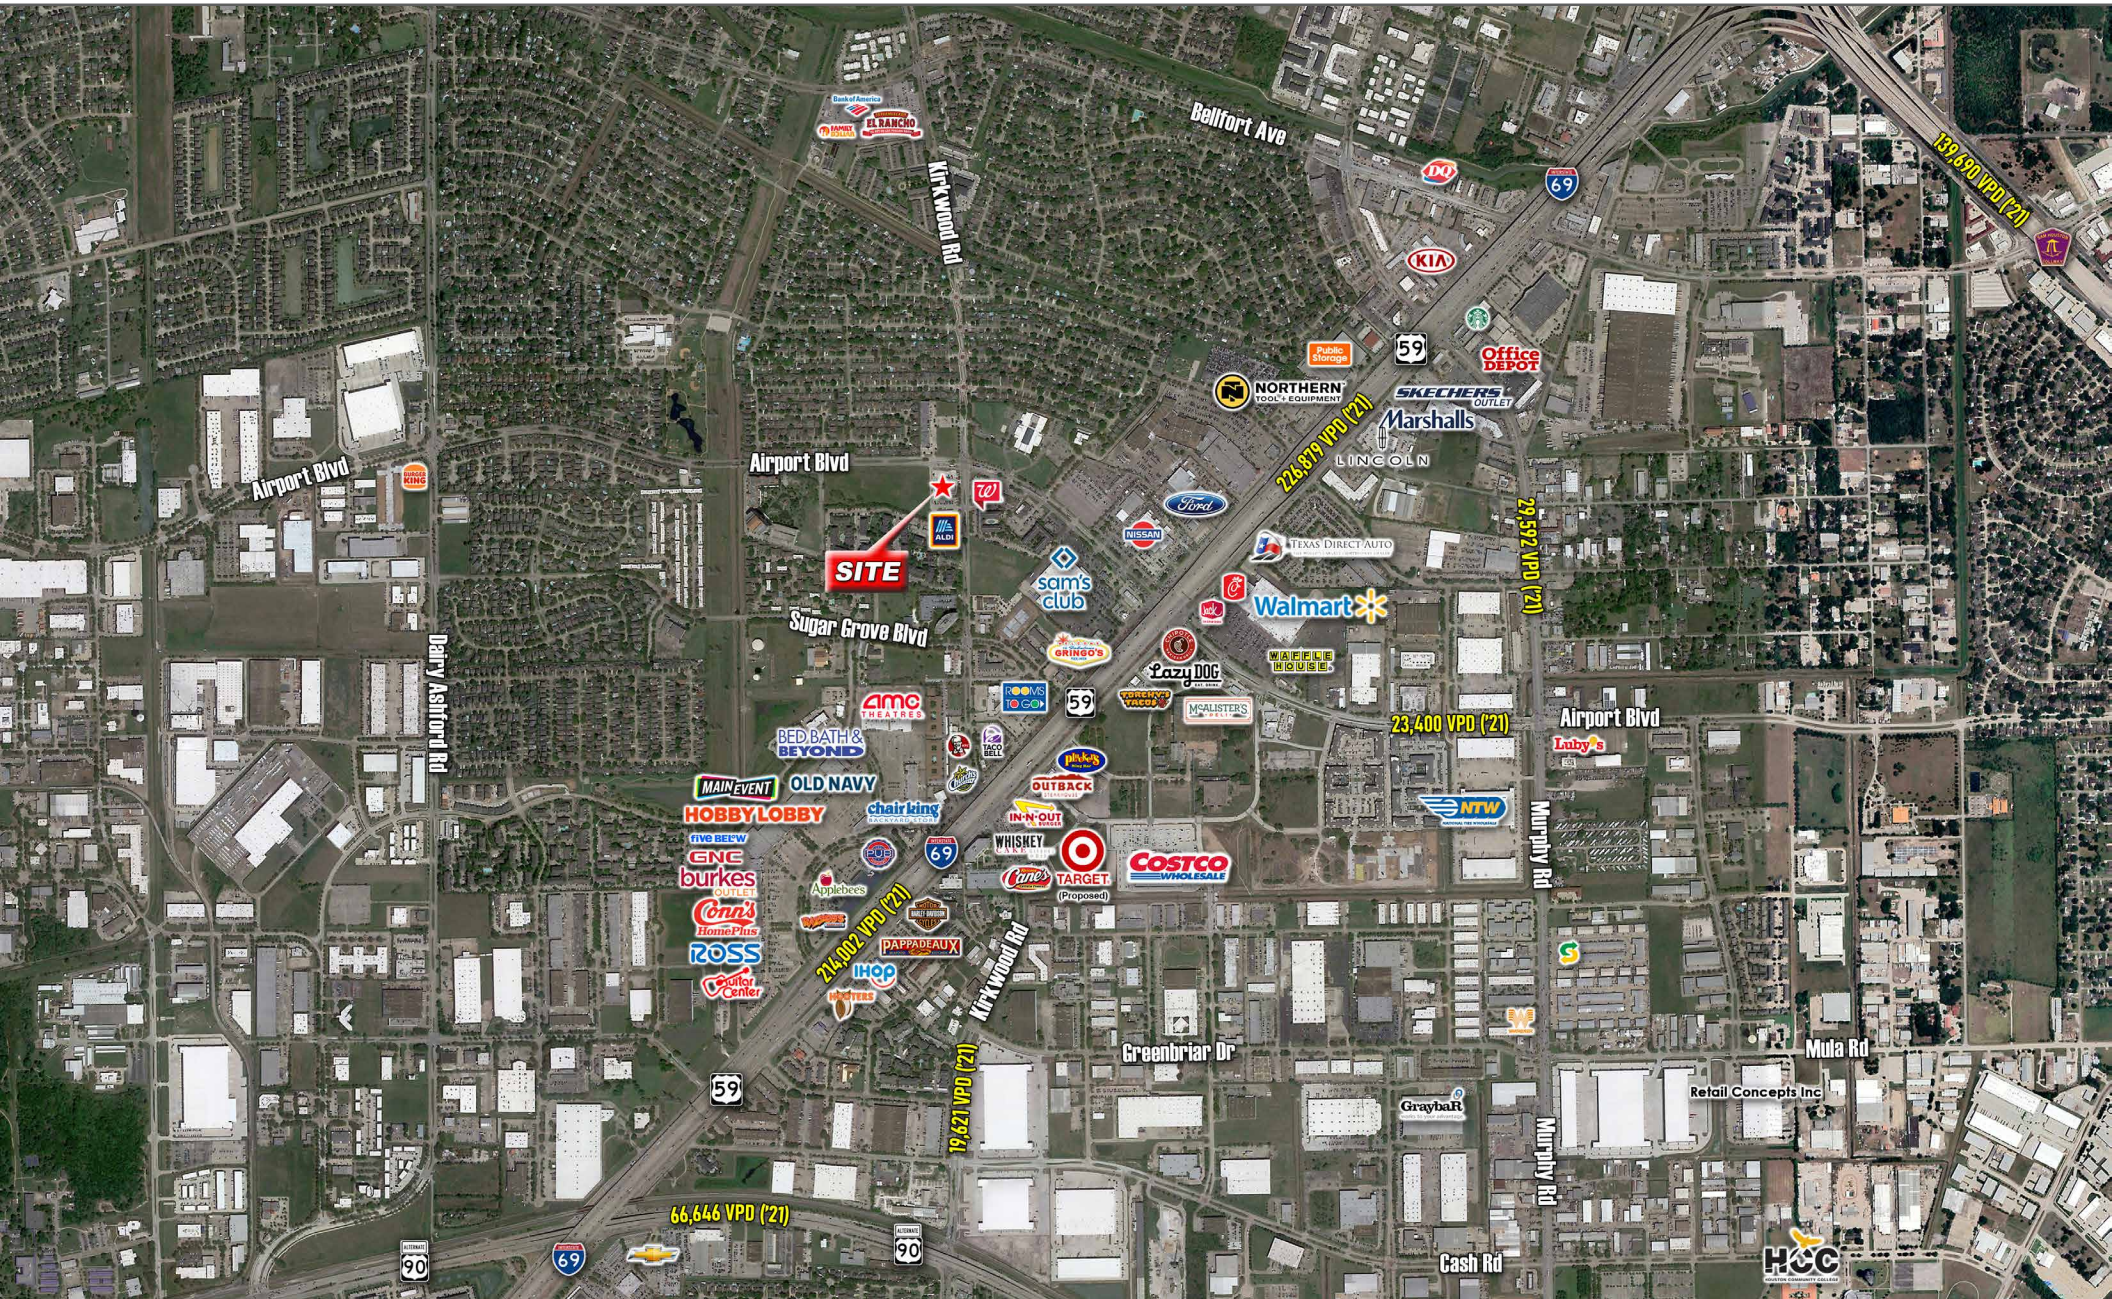

THE SHOPS AT MEADOWS PLACE

Shops at Meadows Place is a
Development of Ayrshire Corporation
Leased & Managed by Fox Properties

JENI RAYMOND
Jeni@Fox-Properties.net
(713) 702-5311

AMANDA FOX
Amanda@Fox-Properties.net
(713) 829-8590